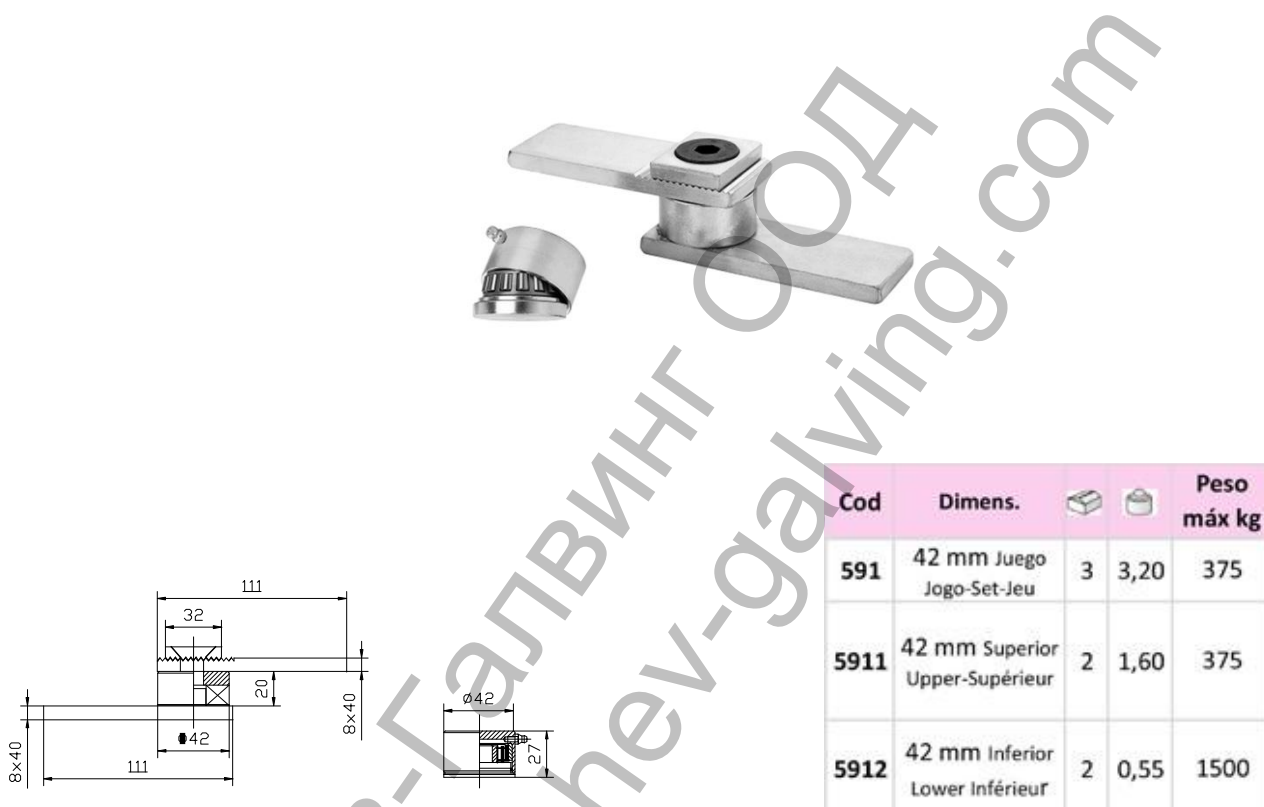

Панта Estebro® за заваряване за летящи врати с рамо, с лагер, комплект ф 42x180 мм, 591

Cod	Dimens.			Peso máx kg
591	42 mm Juego Jogo-Set-Jeu	3	3,20	375
5911	42 mm Superior Upper-Supérieur	2	1,60	375
5912	42 mm Inferior Lower Inférieur	2	0,55	1500

Family: Swing gates

Material: Stainless steel AISI 303, Stainless steel AISI 304L

Finish: -----

Maximum weight supported*: See table

Description: It is composed of two parts: Upper and Lower. The upper part is installed by welding the square to the upper part of the door and the plate to the frame, otherwise by fitting it into the concrete of the wall. The lower part is welded to the piece installed on the floor and to the lower part of the door, allowing its opening and closing.

*In perfect conditions of installation, usage and maintenance.

Продукт: [Панта Estebro® за заваряване за летящи врати с рамо, с лагер, комплект ф 42x180 мм, 591](#)

Категория: [Панти за заваряване](#)

Бранд: [Estebro®](#)